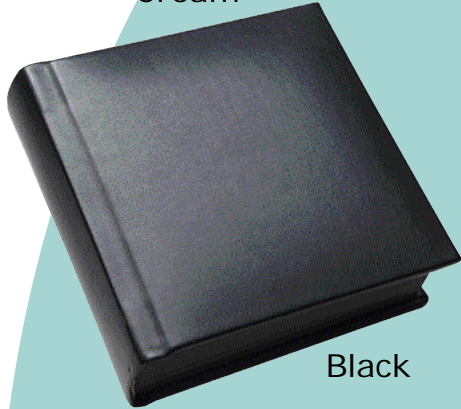

# Tac Album Collection

Cream

White

Burgundy

Black

1 - 3 x 3 Opening

Rustic

3 - 2 x 2 Openings

Melody Embossing

Ribbed Spine

To assemble the Tac Albums just peel back the wax paper to expose the adhesive. Mount the print on the adhesive. Remember there is a 1/8th " border around the adhesive.

- Cover 11 x 14 \$
- Cover 12 x 8 \$
- Cover 10 x 10 \$
- Cover 8 x 10 \$
- Cover 8 x 8 \$
- Cover 7 x 7 \$
- Cover 5 x 7 \$
- Cover 5 x 5 \$
- Cover 4 x 5 \$