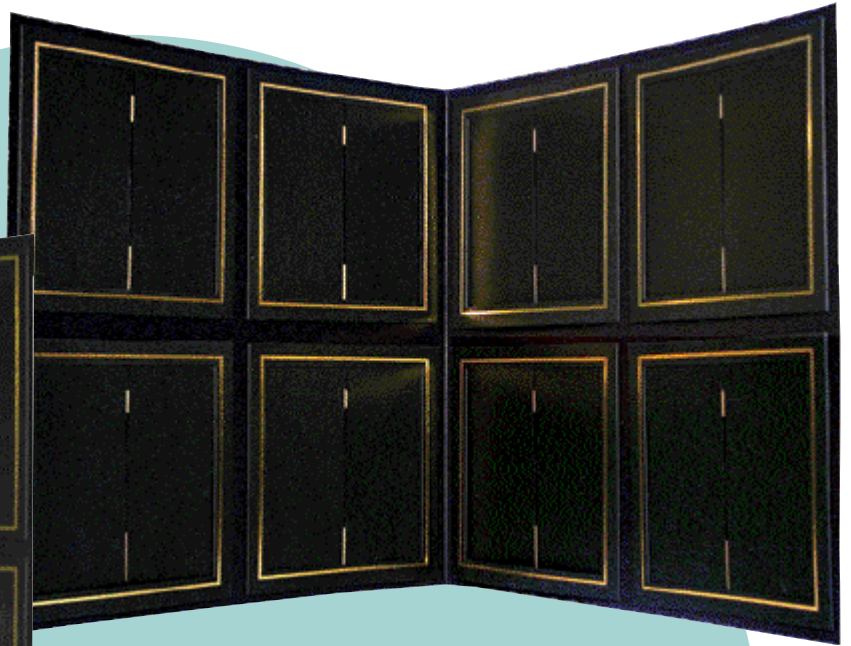

# Proof Folders

## DELUXE PROOF FOLDER

Available in Charcoal only

SIZES	PRICE
-------	-------

8 - 4 X 5	\$
-----------	----

8 - 5 X 5	\$
-----------	----

Holds 8 - 4 x 5 or 8 - 5 x 5

## XMAS FOLDER

Slotted Corners in White

SIZES	PRICE
5 X 7	\$ /100
4 x 6	\$ /100