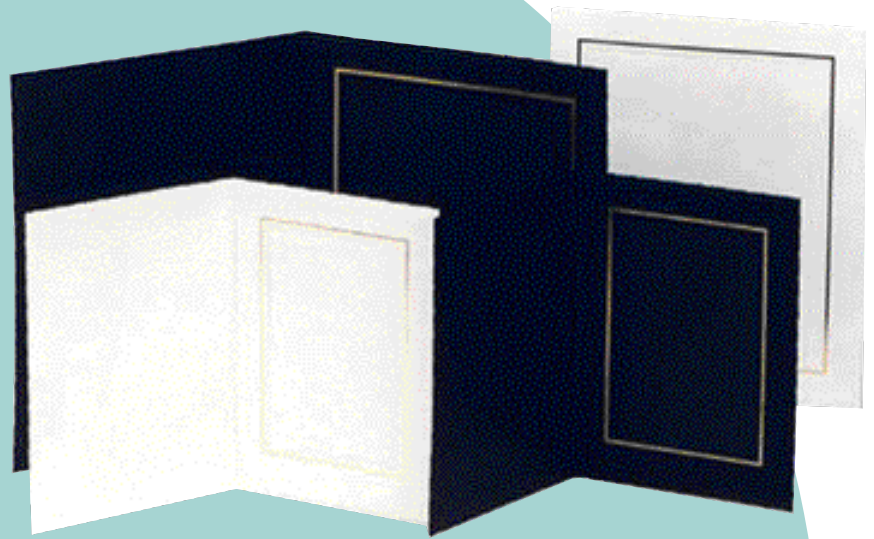

Economy Folders

ECONOMY FOLDER FRAME

Available in Charcoal and White
GOLD OR SILVER EMBOSSED
AROUND OPENING

SINGLE		DOUBLE	
SIZES	PRICE /100	SIZES	PRICE /100
3 x 5	\$	3 x 5	\$
5 x 3	\$	5 x 3	\$
4 x 5	\$	4 x 5	\$
5 x 4	\$	5 x 4	\$
5 x 5	\$	5 x 5	\$
4 x 6	\$	4 x 6	\$
6 x 4	\$	6 x 4	\$
5 x 7	\$	5 x 7	\$
7 x 5	\$	7 x 5	\$
7 x 7	\$	7 x 7	\$
8 x 8	\$	8 x 8	\$
8 x 10	\$	8 x 10	\$
10 x 8	\$	10 x 8	\$
10 x 10	\$	10 x 10	\$

Easel Mounts

EASEL MOUNT FRAME

Available in Charcoal and White
GOLD or SILVER EMBOSSED
AROUND OPENING

SIZES	PRICE /100
3 x 5	\$
5 x 3	\$
4 x 5	\$
5 x 4	\$
5 x 5	\$
4 x 6	\$
6 x 4	\$
5 x 7	\$
7 x 5	\$
8 x 10	\$
10 x 8	\$

Viewmount Frame

VIEWMOUNT FRAME

Available in Charcoal and White
GOLD EMBOSSED AROUND OPENING

SIZES	PRICE /100
3 x 5	\$
4 x 5	\$
5 x 5	\$
4 x 6	\$
5 x 7	\$
7 x 7	\$
8 x 8	\$
8 x 10	\$
10 x 10	\$

TEAM COMBINATION VIEWMOUNT

Available in Charcoal and White
GOLD EMBOSSED AROUND OPENING

SIZES	PRICE /100
3 x 5 / 7 x 5	\$

SPORTSMOUNT COMBO

Available in Charcoal and White
8 x 10 FORMAT
SUITABLE FOR FRAMING

3 x 5 / 7 x 5 \$ /per 100