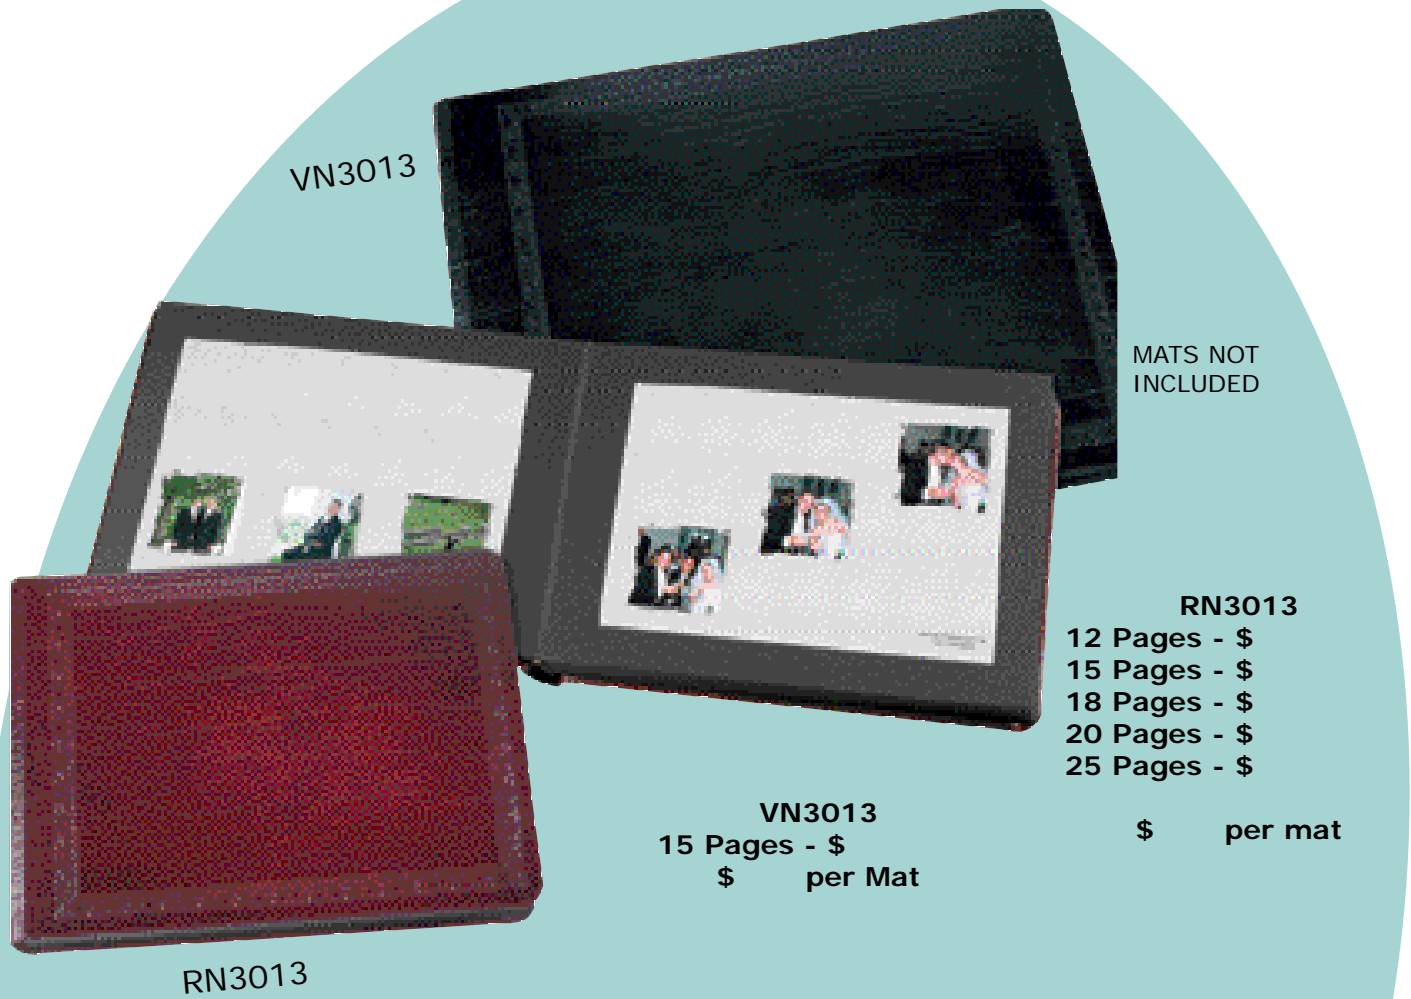

QN2603 - 6 x 4

Available in Pearl, Black

Pages	Price	Pages	Price
8	\$	15	\$
10	\$	20	\$
12	\$	25	\$

Album Cases

Black & Silver \$
Black \$

Imported Digital Horizontal Albums

MATS NOT INCLUDED

RN3013
 12 Pages - \$
 15 Pages - \$
 18 Pages - \$
 20 Pages - \$
 25 Pages - \$