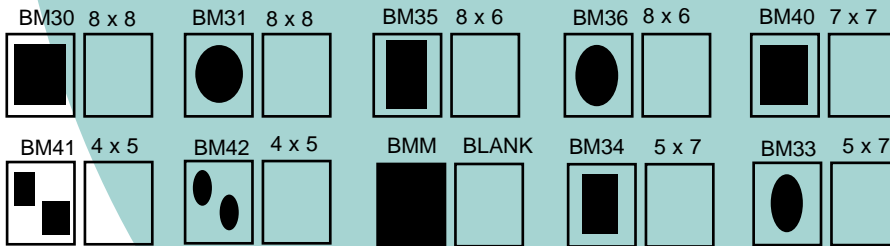

Mats for "B" Style Albums