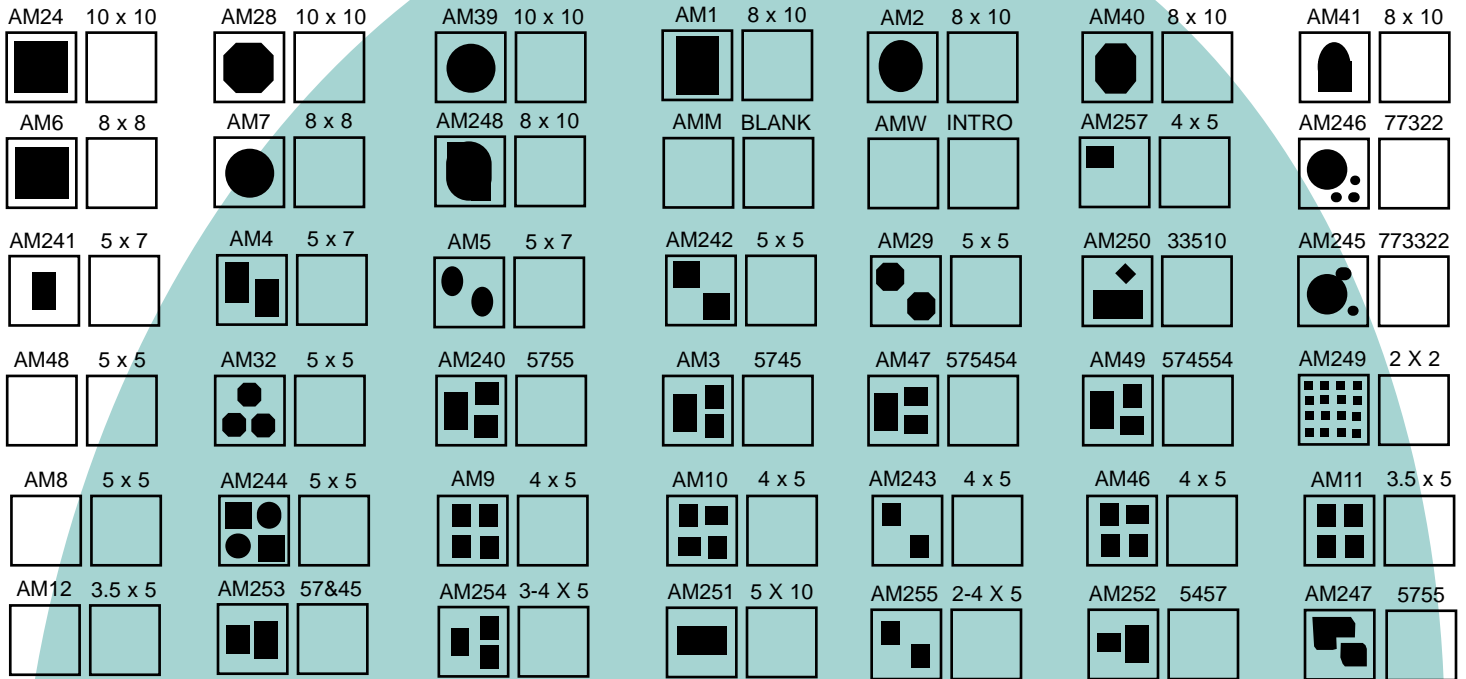

Mats for "A" Style Albums

**SPECIAL ORDERS
AVAILABLE ON REQUEST**

**ALLOW 4 -6 WEEKS
FOR DELIVERY**

**A % SURCHARGE APPLIES
TO ALL AIR SHIPMENTS**

**SPECIALTY MATS
AVAILABLE**

**MAT PRICE $ +
$ per OPENING
PLEASE PROVIDE SPECS**

FOIL IMPRINTING

$ PER LINE ON ALBUM

EXTRA MATS   PRICE

"A" MATS $
"A" INTRO PAGE $
"A" PANORAMIC $
"B" MATS $
"C" MATS $
"V" MATS $
"R" MATS $