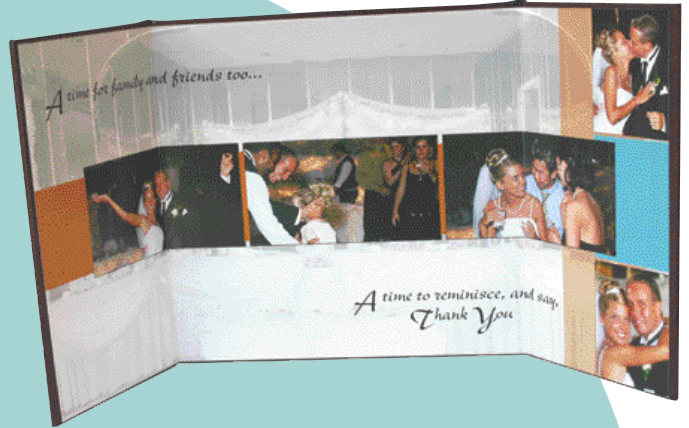

Folios

Large Double Flushmount Folio
 Cover \$
 \$ per print
 Panoramic print add \$

Large Triple Flushmount Folio
 Cover \$
 \$ per print
 Panoramic print add \$

Available in
 Black, Burgundy, Rustic
 White, Cream

Medium Double Flushmount Folio
 Cover \$
 \$ per print
 Panoramic print add \$

Medium Triple Flushmount Folio
 Cover \$
 \$ per print
 Panoramic print add \$

Small Double Flushmount Folio
 Cover \$
 \$ per print
 Panoramic print add \$