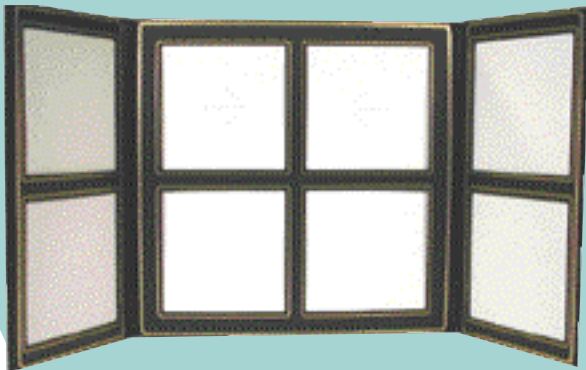

Folios

Large Double Flushmount Folio
 Cover \$
 \$ per print
 Panoramic print add \$

Large Triple Flushmount Folio
 Cover \$
 \$ per print
 Panoramic print add \$

Available in
 Black, Burgundy, Rustic
 White, Cream

Medium Double Flushmount Folio
 Cover \$
 \$ per print
 Panoramic print add \$

Medium Triple Flushmount Folio
 Cover \$
 \$ per print
 Panoramic print add \$

Small Double Flushmount Folio
 Cover \$
 \$ per print
 Panoramic print add \$

Small Triple Flushmount Folio
 Cover \$
 \$ per print
 Panoramic print add \$

FOLIOS

Available in Black

GOLD TRIMMED MATS INCLUDED

STYLE	PRICES
BARN DOOR	\$
LARGE DOUBLE	\$
MEDIUM DOUBLE	\$
SMALL DOUBLE	\$
LARGE TRIPLE	\$
MEDIUM TRIPLE	\$
SMALL TRIPLE	\$