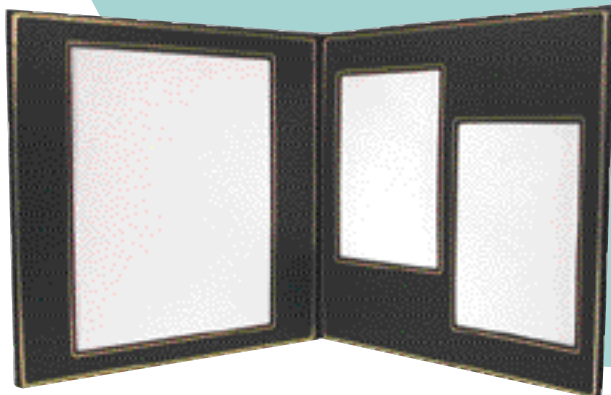

Folios

Large Double Flushmount Folio
 Cover \$
 \$ per print
 Panoramic print add \$

Large Triple Flushmount Folio
 Cover \$
 \$ per print
 Panoramic print add \$

Available in
 Black, Burgundy, Rustic
 White, Cream

Medium Double Flushmount Folio
 Cover \$
 \$ per print
 Panoramic print add \$

Medium Triple Flushmount Folio
 Cover \$
 \$ per print
 Panoramic print add \$

Small Double Flushmount Folio
 Cover \$
 \$ per print
 Panoramic print add \$

Small Triple Flushmount Folio
 Cover \$
 \$ per print
 Panoramic print add \$

FOLIOS

Available in Black

GOLD TRIMMED MATS INCLUDED

STYLE	PRICES
BARN DOOR	\$
LARGE DOUBLE	\$
MEDIUM DOUBLE	\$
SMALL DOUBLE	\$
LARGE TRIPLE	\$
MEDIUM TRIPLE	\$
SMALL TRIPLE	\$